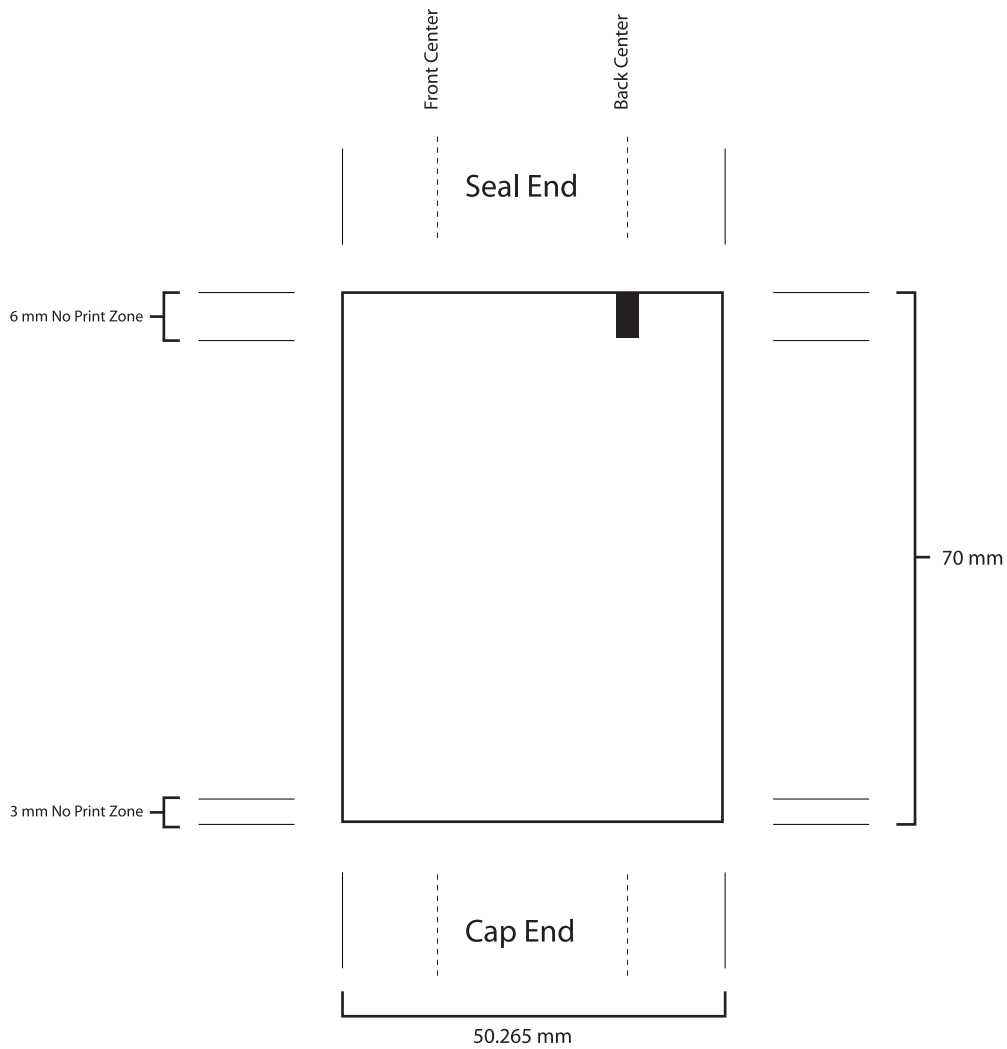

EXPRESSTUBES

Experts in custom packaging

All text must be outlined.

Acceptable artwork formats are:
Adobe Illustrator (.ai) or Encapsulated Post Script (.eps)

$$\text{Width} = \text{Diameter} \times \pi$$