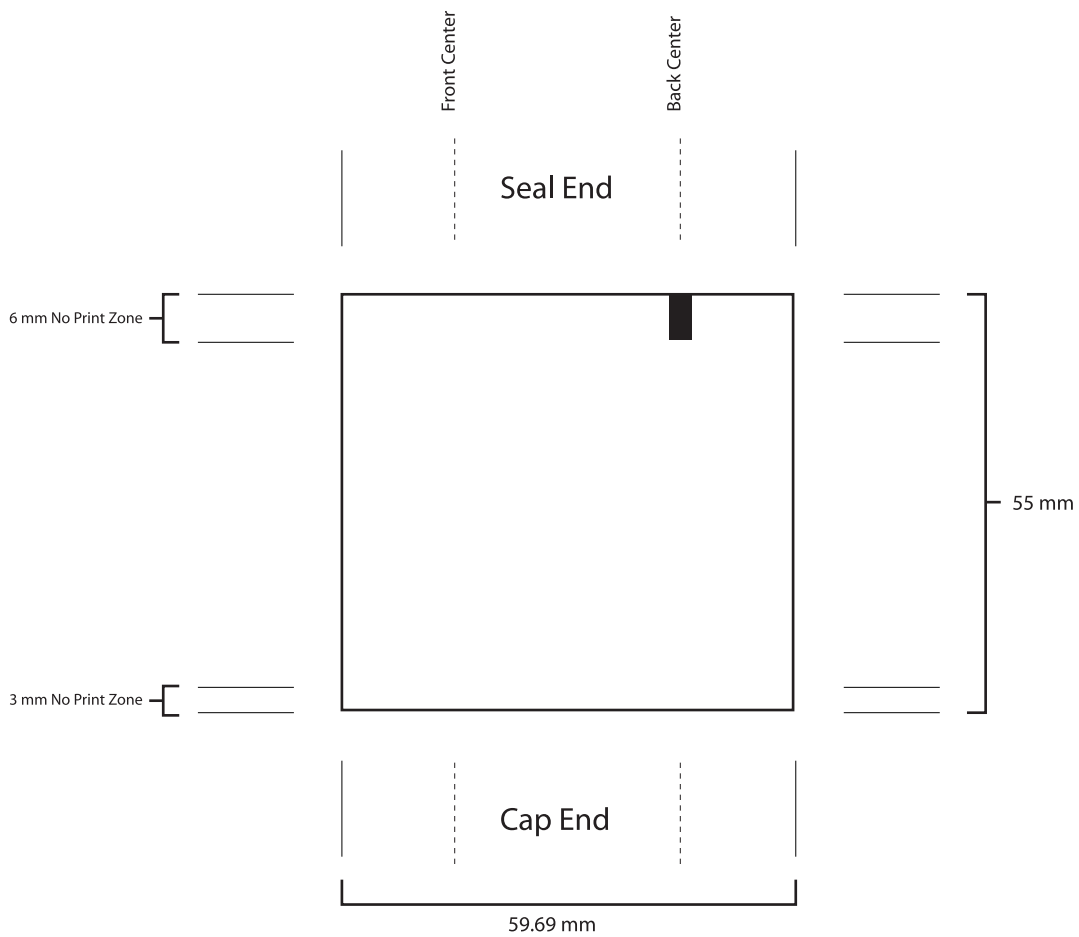

EXPRESSTUBES

Experts in custom packaging

All text must be outlined.

Acceptable artwork formats are:
Adobe Illustrator (.ai) or Encapsulated Post Script (.eps)

$$\text{Width} = \text{Diameter} \times \pi$$