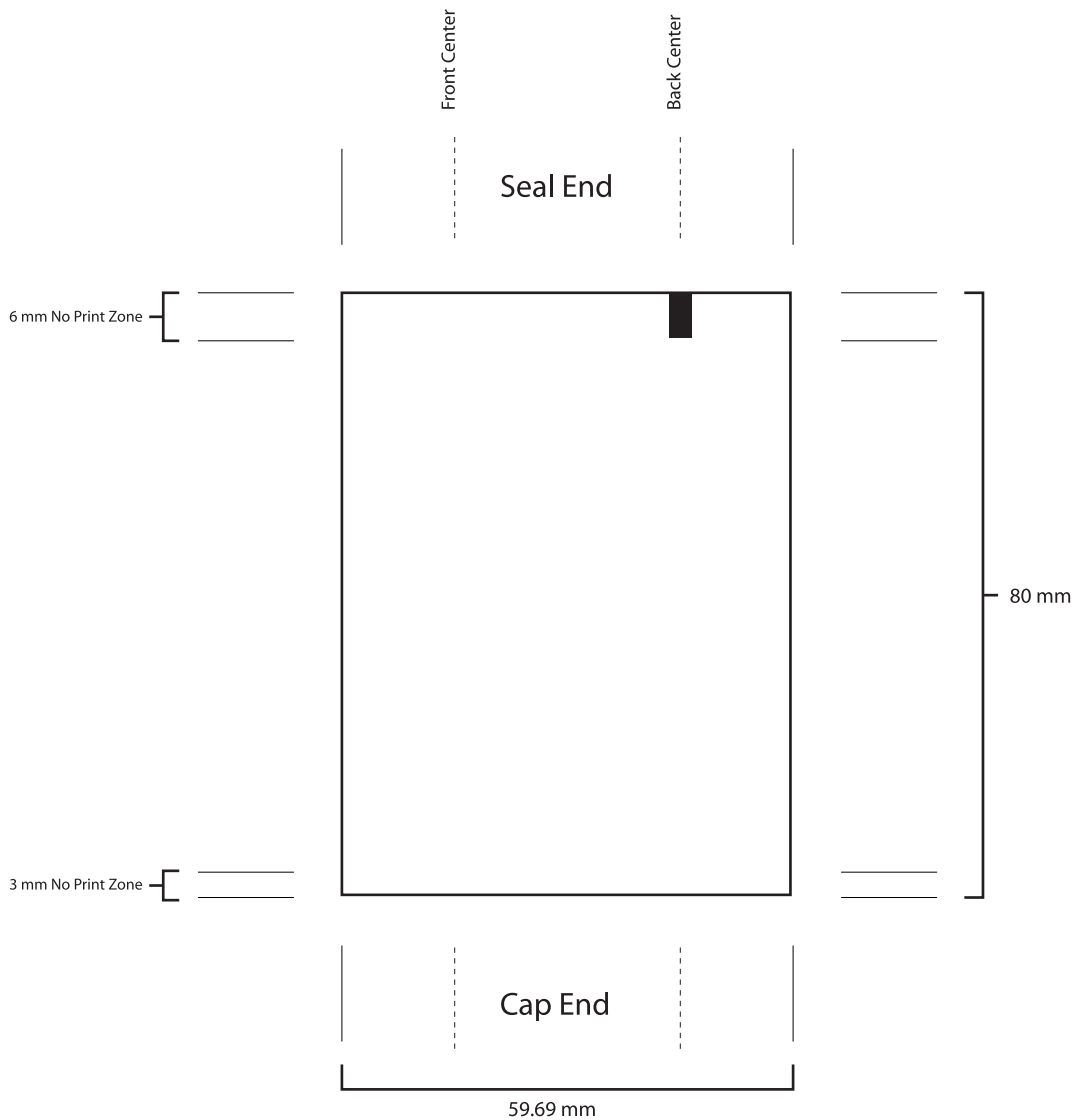

# EXPRESSTUBES

Experts in custom packaging

All text must be outlined.

Acceptable artwork formats are:  
Adobe Illustrator (.ai) or Encapsulated Post Script (.eps)

$$\text{Width} = \text{Diameter} \times \pi$$