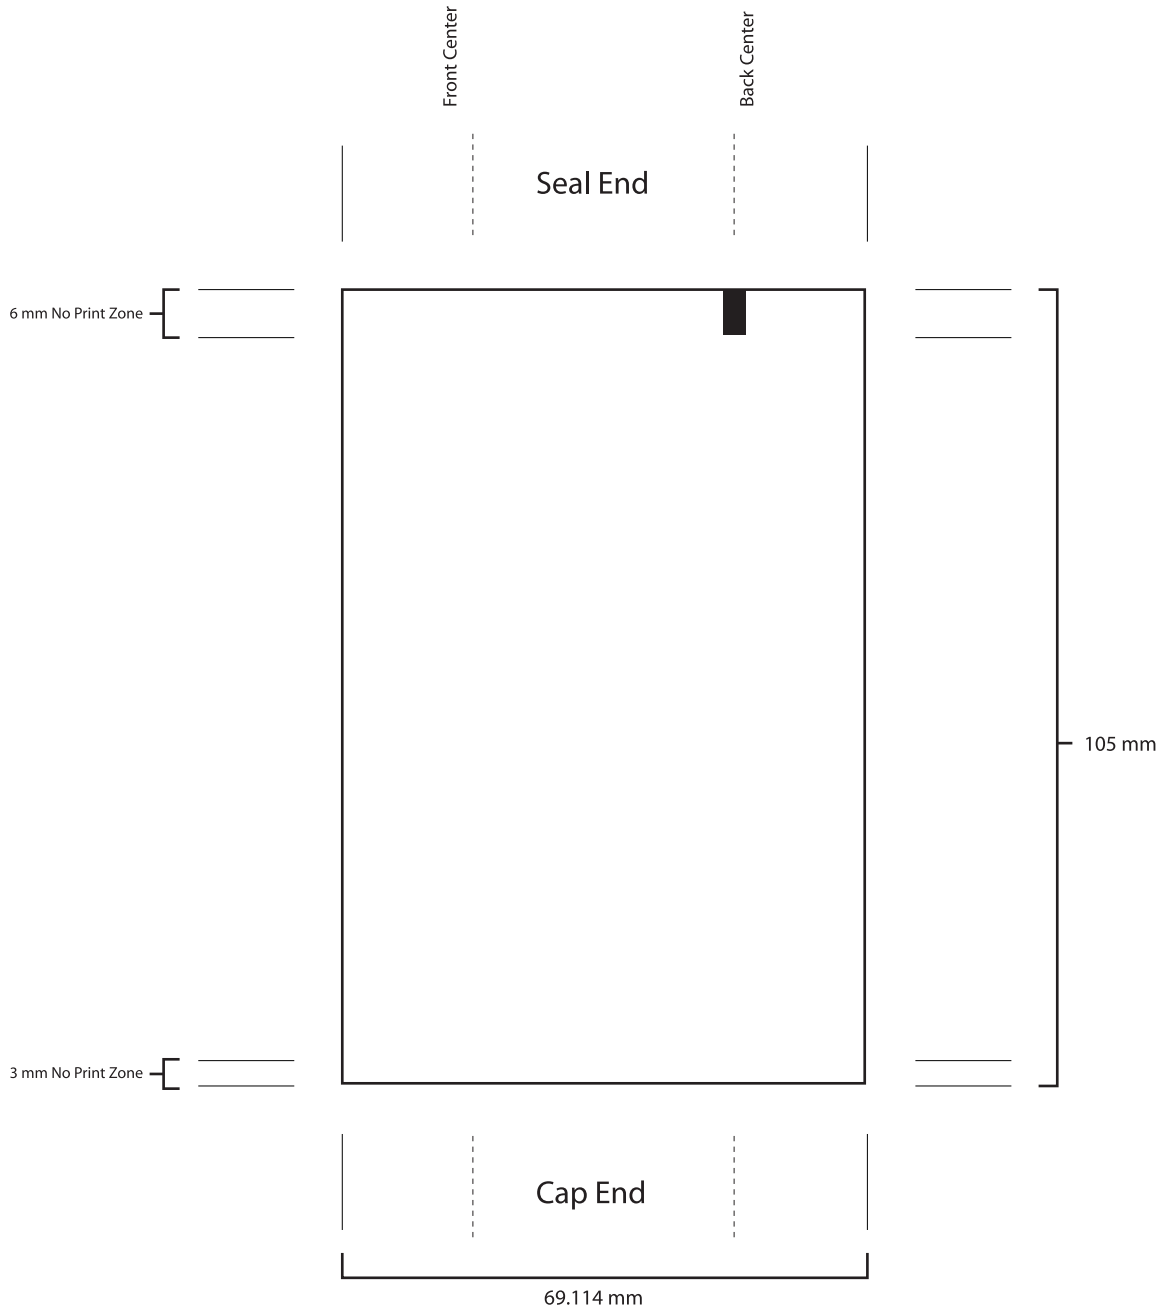

EXPRESSTUBES

Experts in custom packaging

All text must be outlined.

Acceptable artwork formats are:
Adobe Illustrator (.ai) or Encapsulated Post Script (.eps)

Width = Diameter x π