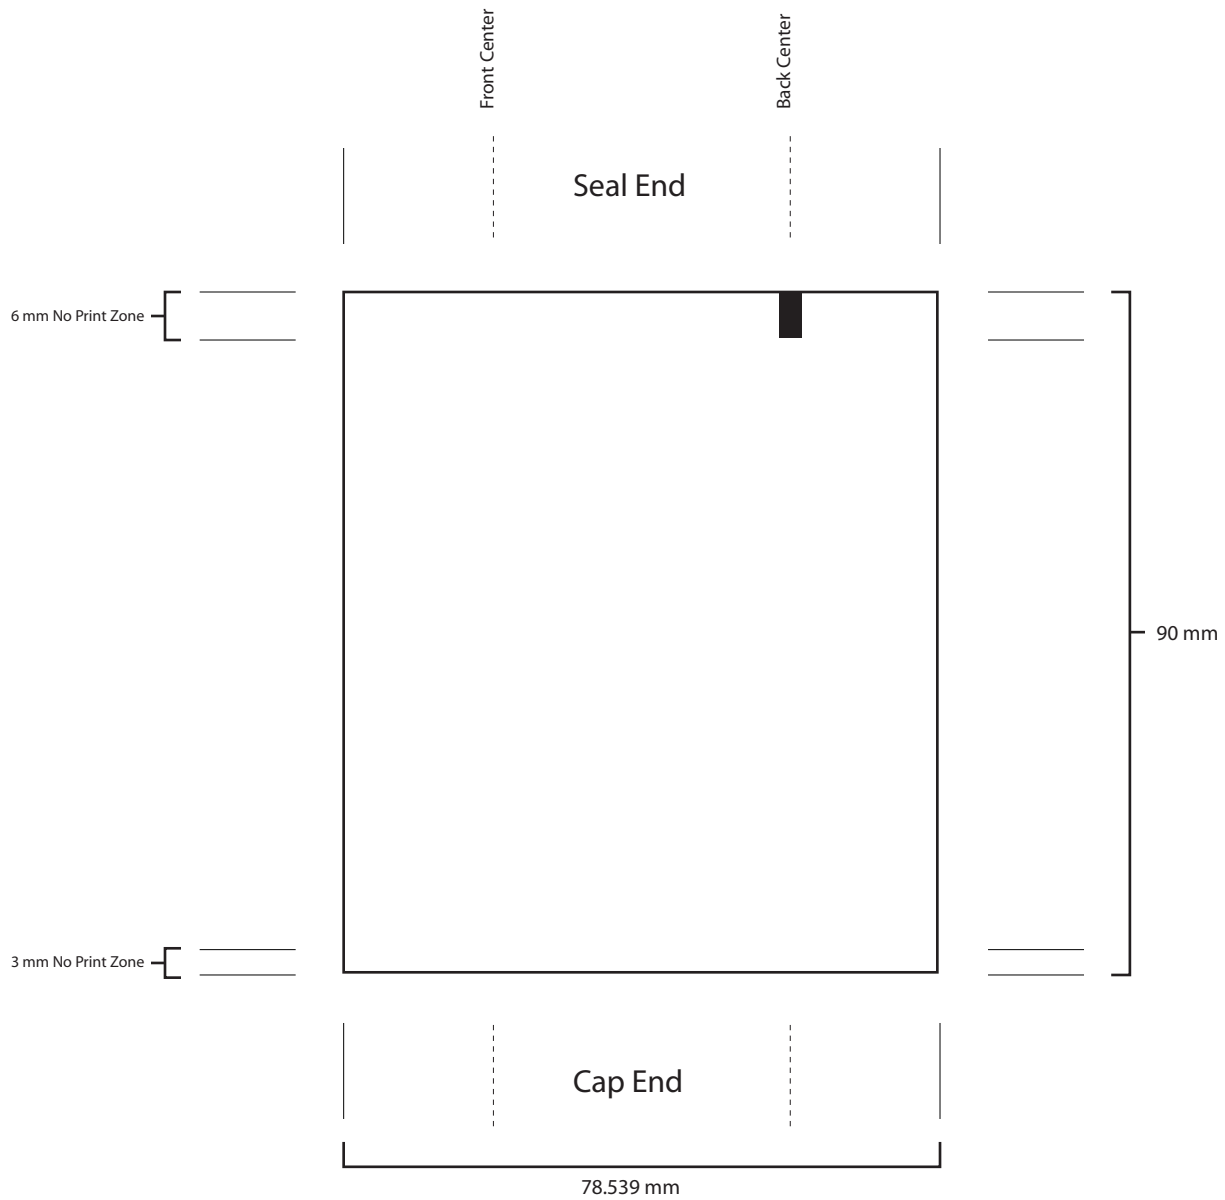

EXPRESSTUBES

Experts in custom packaging

All text must be outlined.

Acceptable artwork formats are:
Adobe Illustrator (.ai) or Encapsulated Post Script (.eps)

$$\text{Width} = \text{Diameter} \times \pi$$