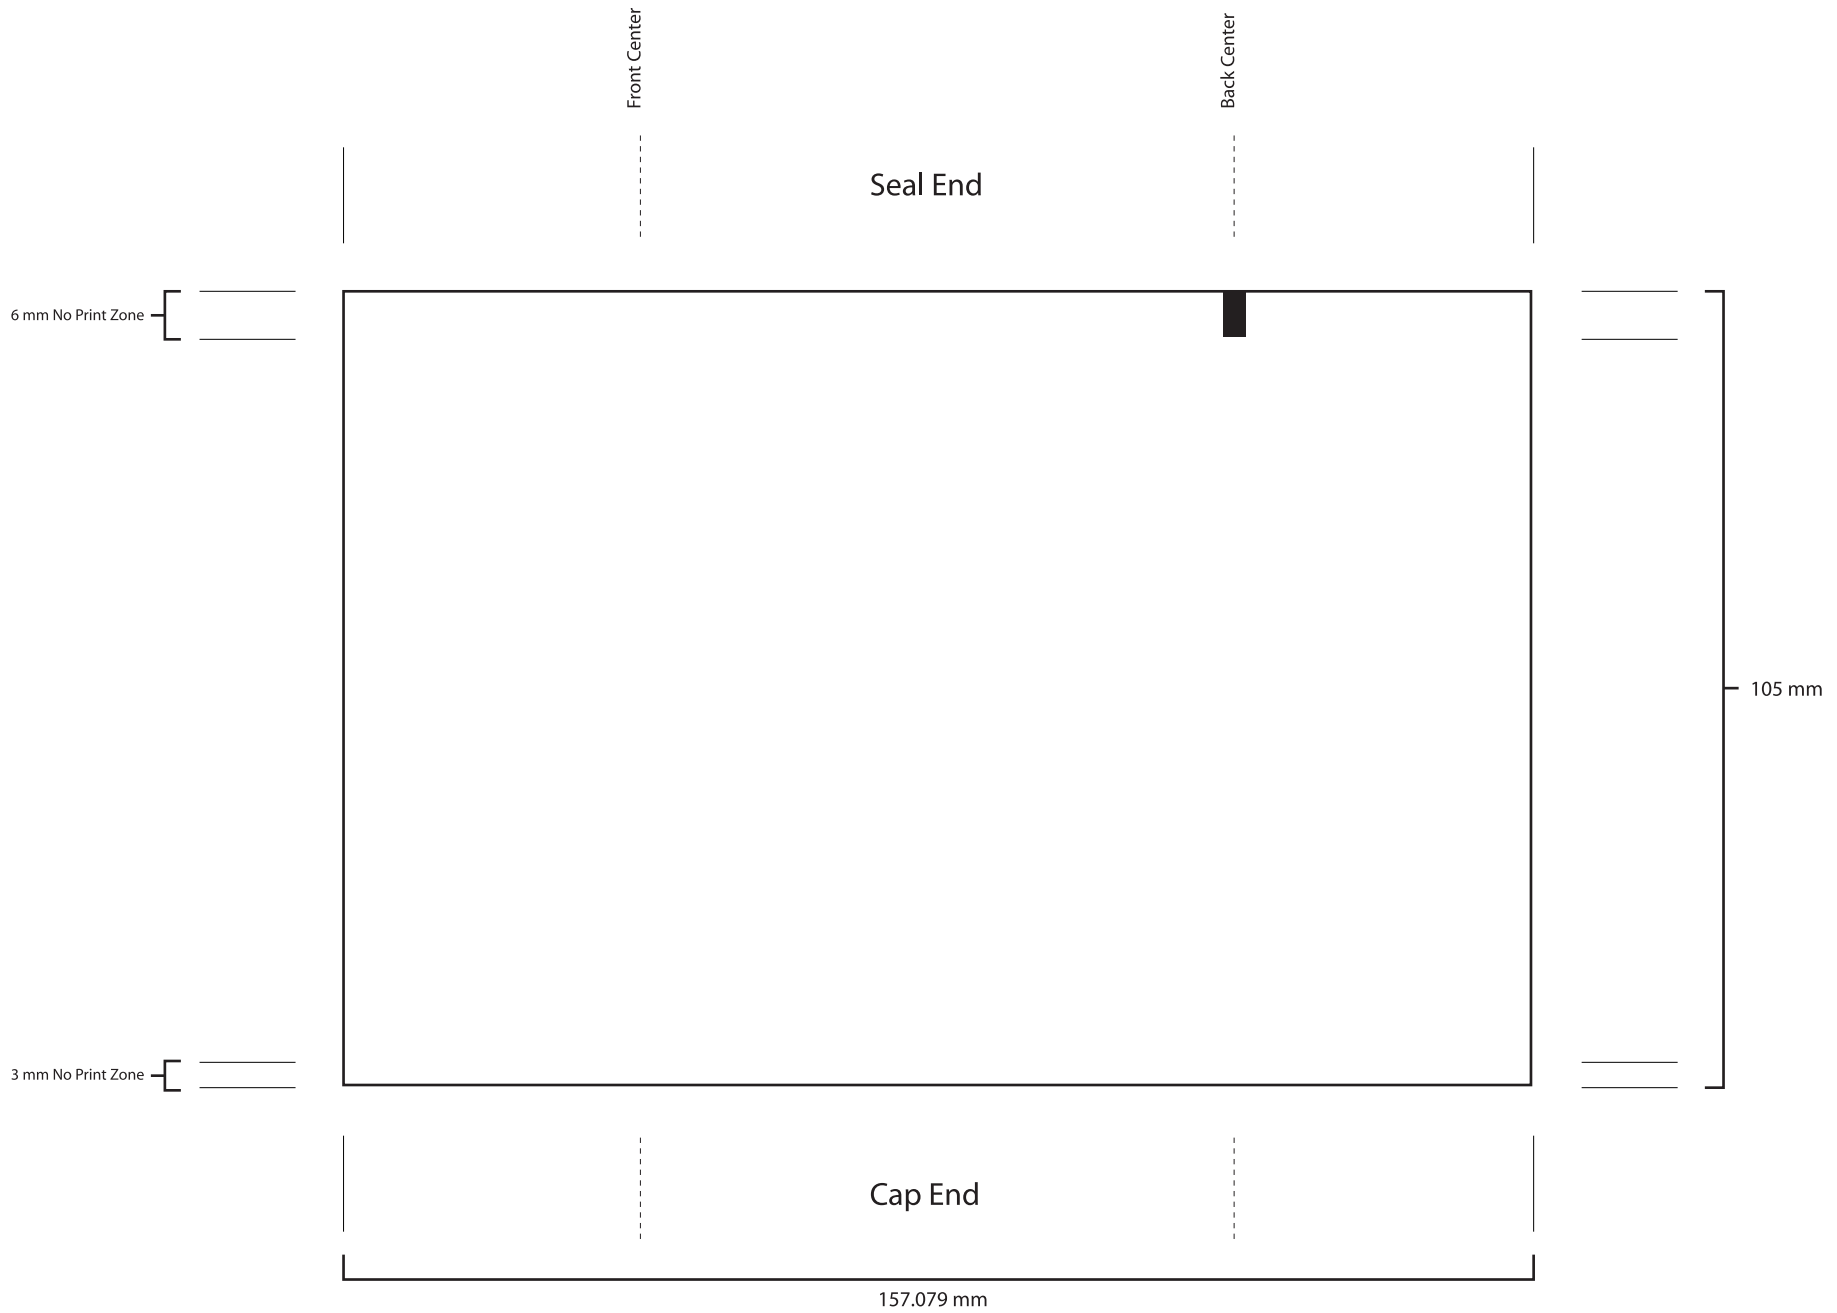

50 mm x 105 mm

EXPRESSTUBES

Experts in custom packaging

All text must be outlined.

Acceptable artwork formats are:

Adobe Illustrator (.ai) or Encapsulated Post Script (.eps)

Width = Diameter x π